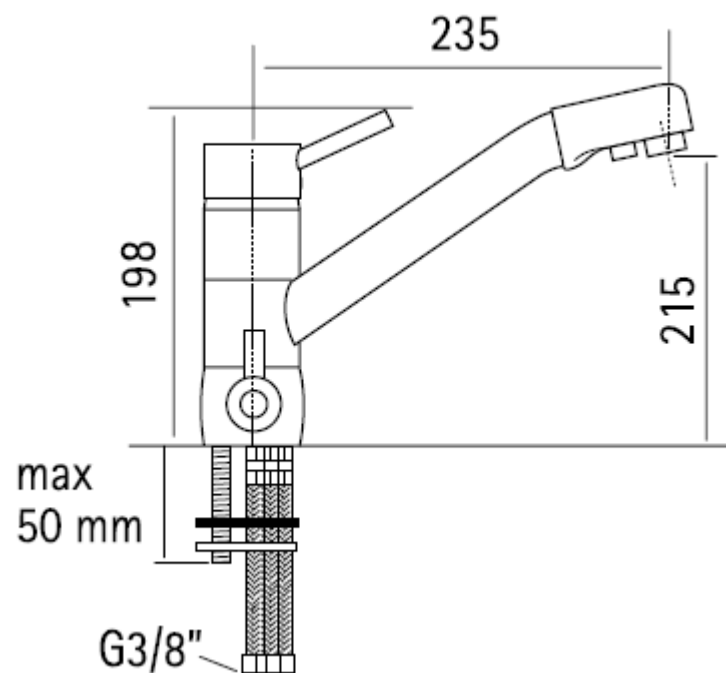

RUBINETTO 4 VIE per mod. BREEZE sotto lavello 2 acque :

2 : acqua naturale calda e fredda corrente

+ 2 acqua filtrata da bere : naturale temperatura ambiente, naturale fredda .

HCQ64UR